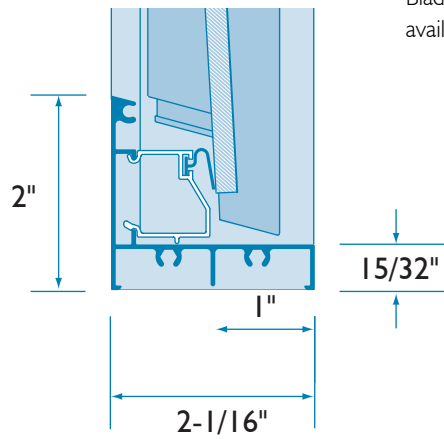

Inside

Outside

Standard
Height
Head

Off
Standard
Height
Head

Example shows the Glass / Aluminum Fixed Blade Carrier. A Wood Fixed Blade Carrier is also available.

Sill

Jamb