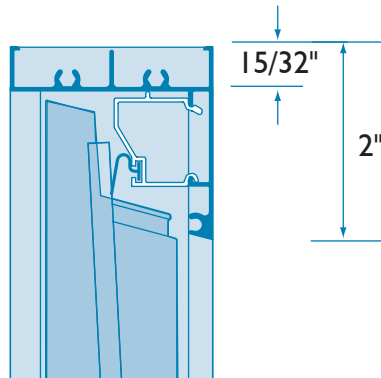

Inside

Outside

Standard
Height
Head

Off
Standard
Height
Head

Example shows the Glass / Aluminum Fixed Blade Carrier. A Wood Fixed Blade Carrier is also available.

Sill

Jamb